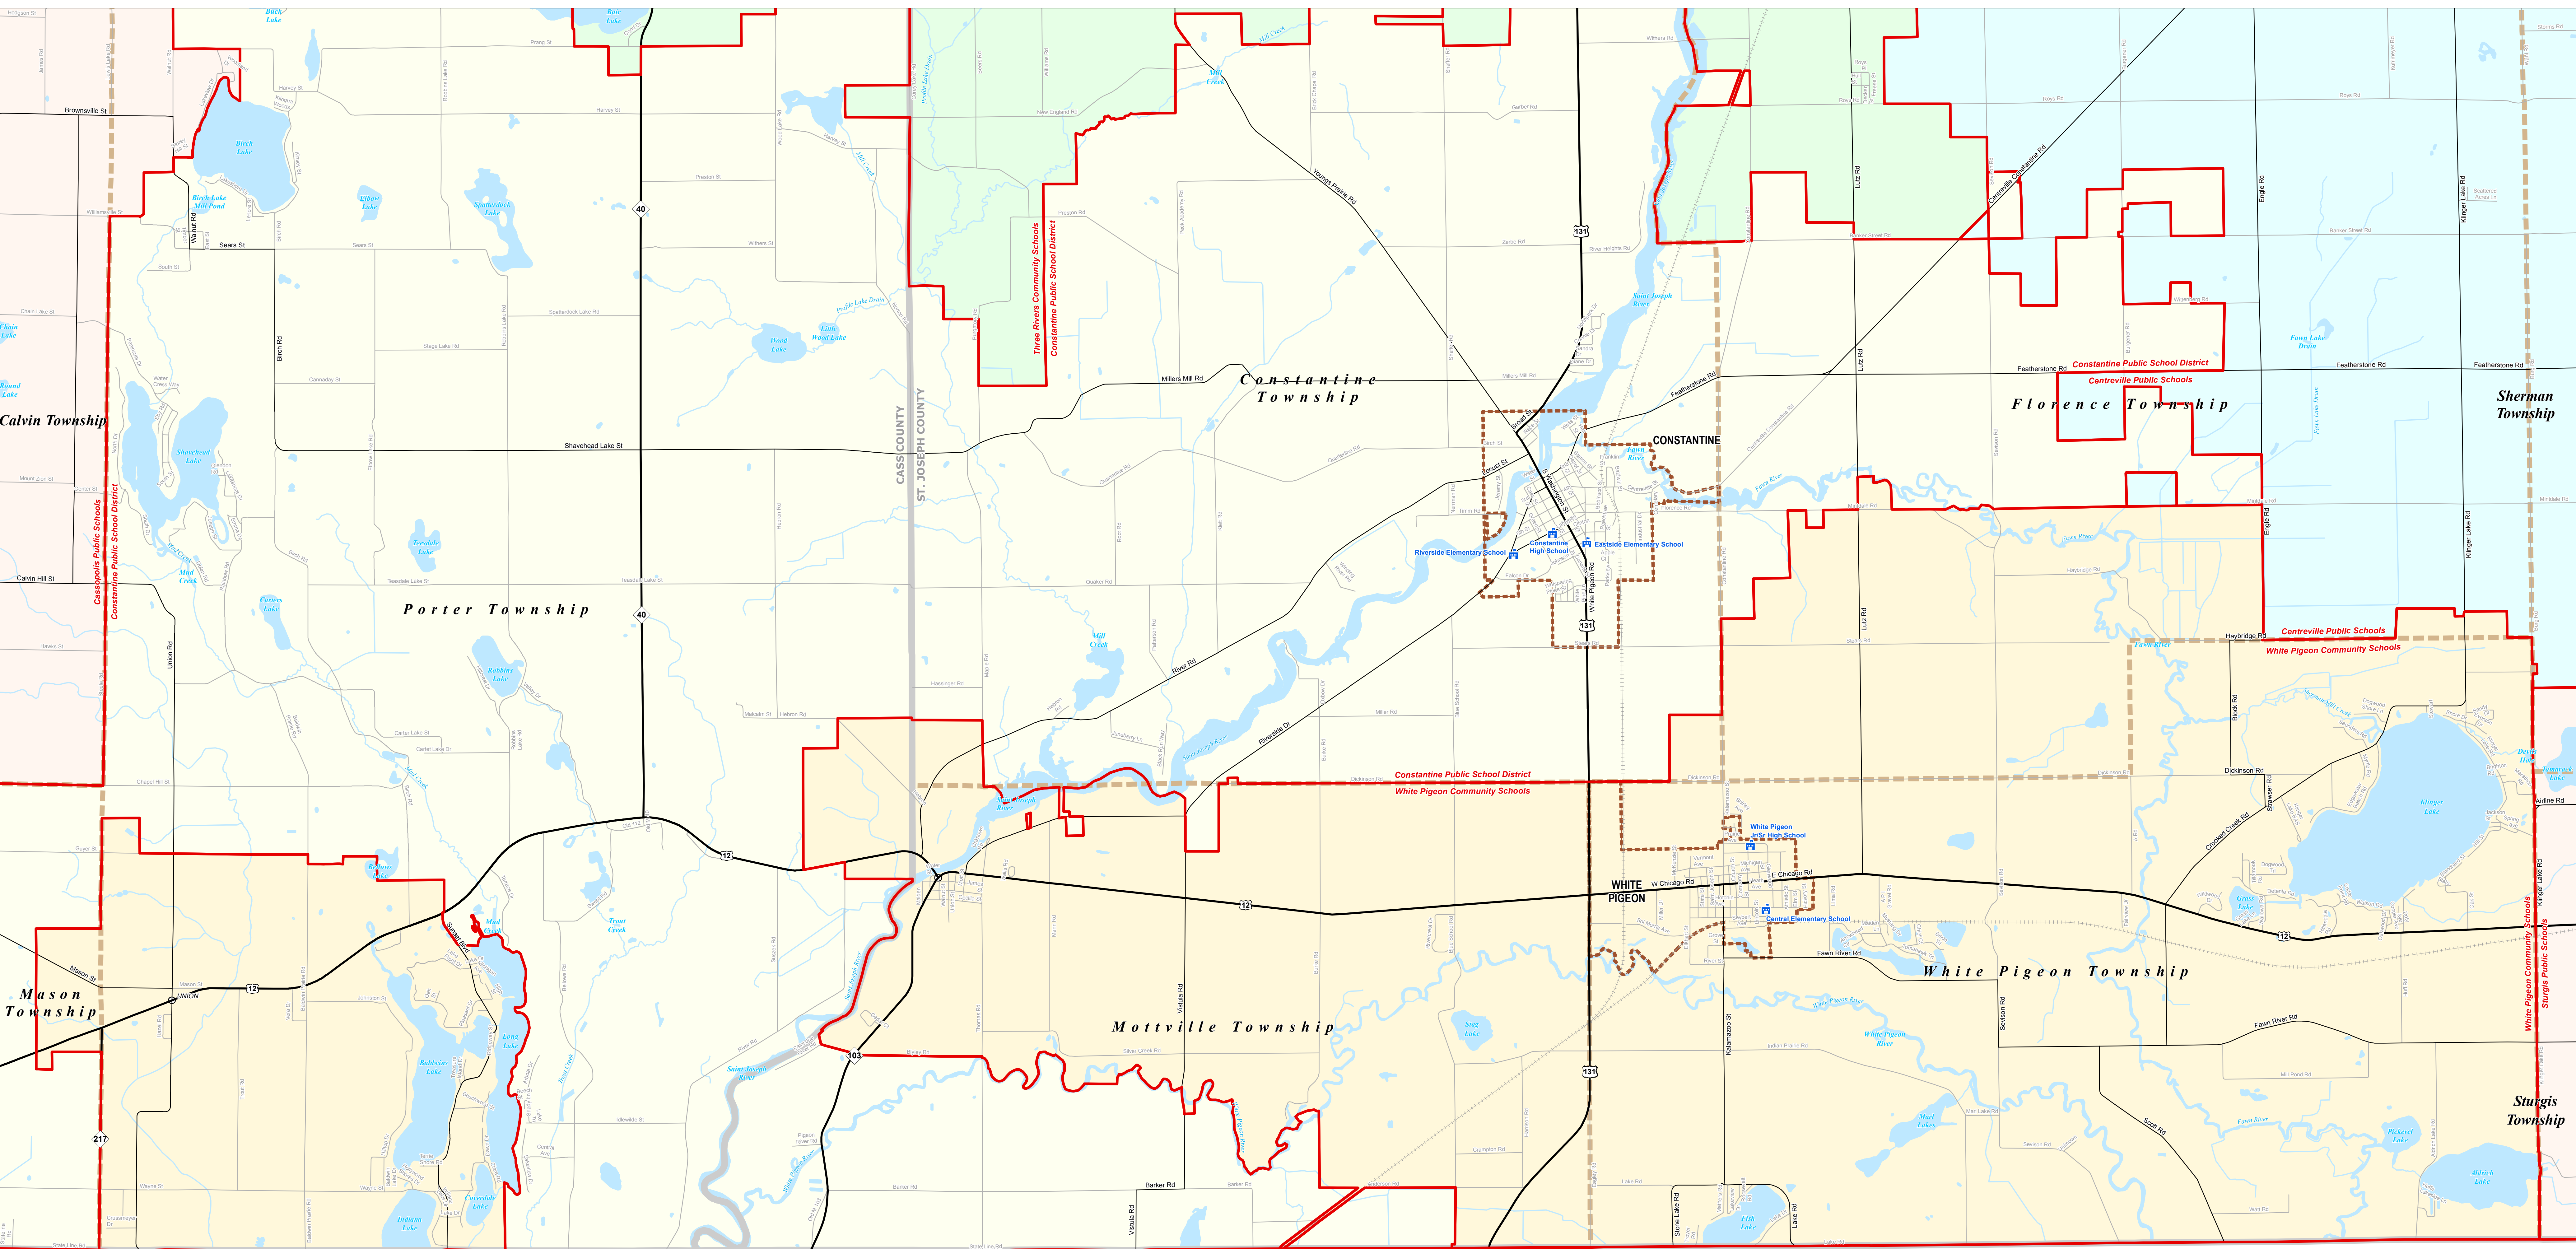

WHITE PIGEON COMMUNITY SCHOOLS

St. Joseph County ISD

0 0.25 0.5 Miles

All information presented in this publication is in the public domain and may be reproduced, reprinted, and redistributed as desired.

Legend	
School District	School
County	Water Feature
City	Railroad
Township	River, Stream, or Drain
Village	Freeway
Census Designated Place	Highway
	Primary Road
	Local Road

Source: Michigan Geographic Framework, v13a